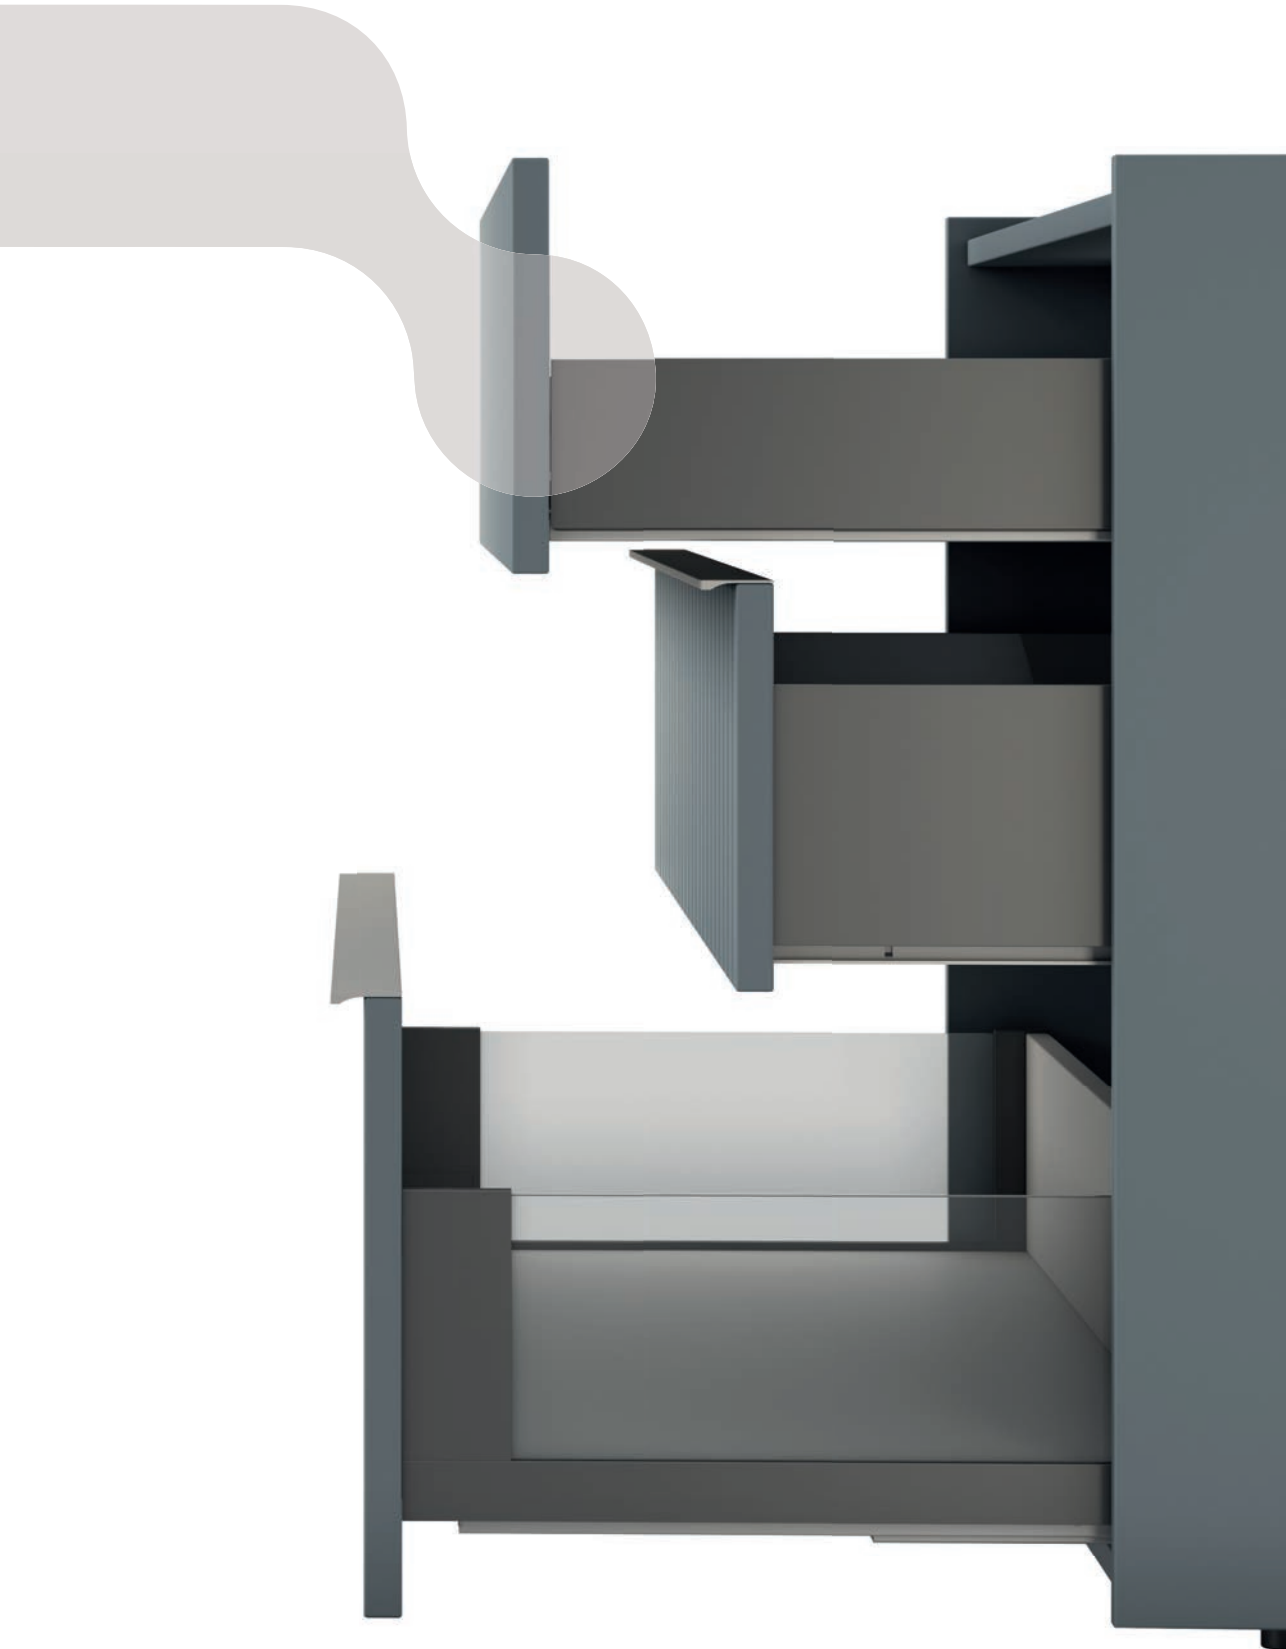

Concept: the perfect Emuca solution, high reliability combined with the best value for money.

Vertex: the Emuca drawer par excellence. Robustness, elegance, stability and smoothness, with a minimalist aesthetics at the forefront of trends.

CONVEX

**Le tiroir Emuca Keep it simple/
The Emuca Keep it simple drawer**

CONCEPT

**Le tiroir que vous pouvez utiliser dans toutes les situations/
The drawer you can use in any situation**

VERTEX

**Laissez libre cours à votre créativité
Where creation begins/
Ignite your creativity
Where creation begins**