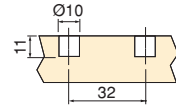

Kit d'accrochage de tiroir Convex

Convex drawer hitch set

Description/Description	Finishing/Finition	Emballage/Packaging	Cod.
A visser/Screw-on	Galvanisé/Zinc-plated	■ 100 JEU/SET	3104005
Sous pression Ø10 x 11/Knock-in Ø10 x 11	Galvanisé/Zinc-plated	■ 100 JEU/SET	3104105

Acier/Steel