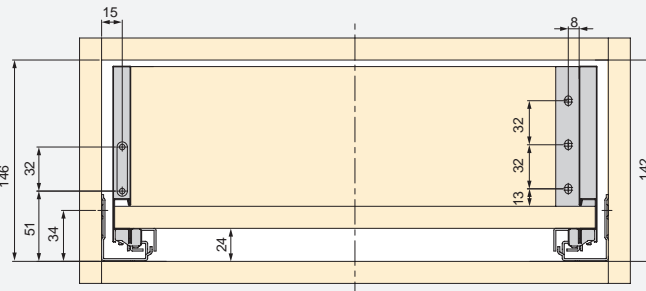

H	Prof
90	300
90	350
128	400
128	450

H	Ht
90	63
128	101