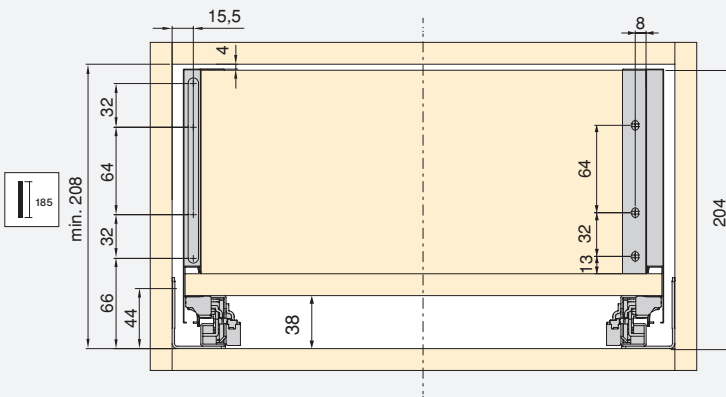

H	Ht
105	68
138	102
185	149