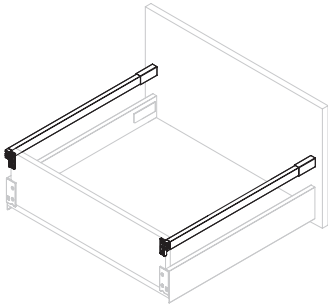

Paire de tringles de rehausse pour tiroir de cuisine et salle de bain
Set of gallery rails for kitchen and bathroom drawers

Profondeur/ Depth	Finishing/Finition	Emballage/Packaging	Cod.
300	Blanc/White	☐ 20 JEU/SET	3110112
350	Blanc/White	☐ 20 JEU/SET	3110212
400	Blanc/White	☐ 20 JEU/SET	3110312
450	Blanc/White	☐ 20 JEU/SET	3110412
500	Blanc/White	☐ 20 JEU/SET	3110512
300	Gris clair/Light grey	☐ 20 JEU/SET	3110125
350	Gris clair/Light grey	☐ 20 JEU/SET	3110225
400	Gris clair/Light grey	☐ 20 JEU/SET	3110325
450	Gris clair/Light grey	☐ 20 JEU/SET	3110425
500	Gris clair/Light grey	☐ 20 JEU/SET	3110525
300	Gris anthracite/Anthracite grey	☐ 20 JEU/SET	3110135
350	Gris anthracite/Anthracite grey	☐ 20 JEU/SET	3110235
400	Gris anthracite/Anthracite grey	☐ 20 JEU/SET	3110335
450	Gris anthracite/Anthracite grey	☐ 20 JEU/SET	3110435
500	Gris anthracite/Anthracite grey	☐ 20 JEU/SET	3110535

Acier/Steel

Support avant de la main courante avec vis de tiroir
Front hooks for drawer railing with screw mounting for drawers

Finishing/Finition	Emballage/Packaging	Cod.
Plastique gris/Grey plastic ☐	200 UN/UN	3110021

Plastique/Plastic