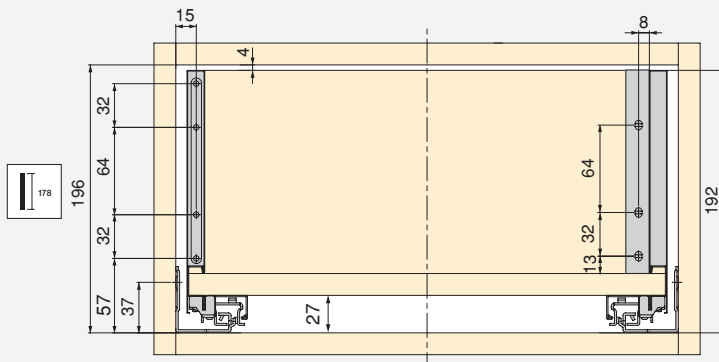

H	Ht
93	63
131	101
178	148