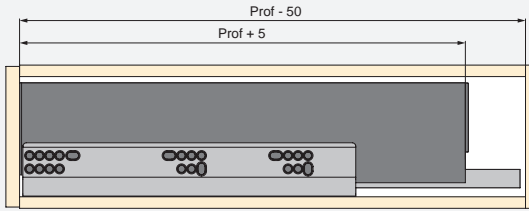

H	Prof
90	300
90	350
128	400
128	450