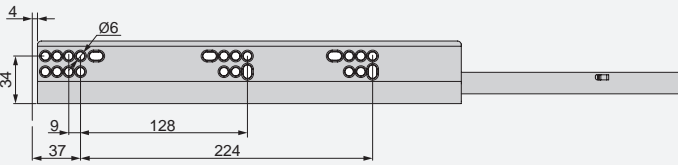

H	Prof
90	300
90	350
128	400
128	450