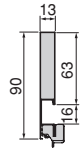

The perfect combination.
Drawer that follows the
minimalist aesthetics of Vertex
and Concept with slim sides
and straight lines.

**Pour les espaces moins exigeants. /
For less demanding spaces.**

Côte de tiroir Convex 90 mm de hauteur **GAUCHE**
Convex drawer lateral height 90 mm **LEFT**