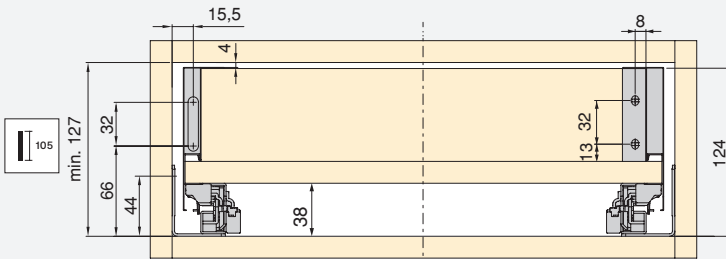

H	Ht
105	68
138	102
185	149