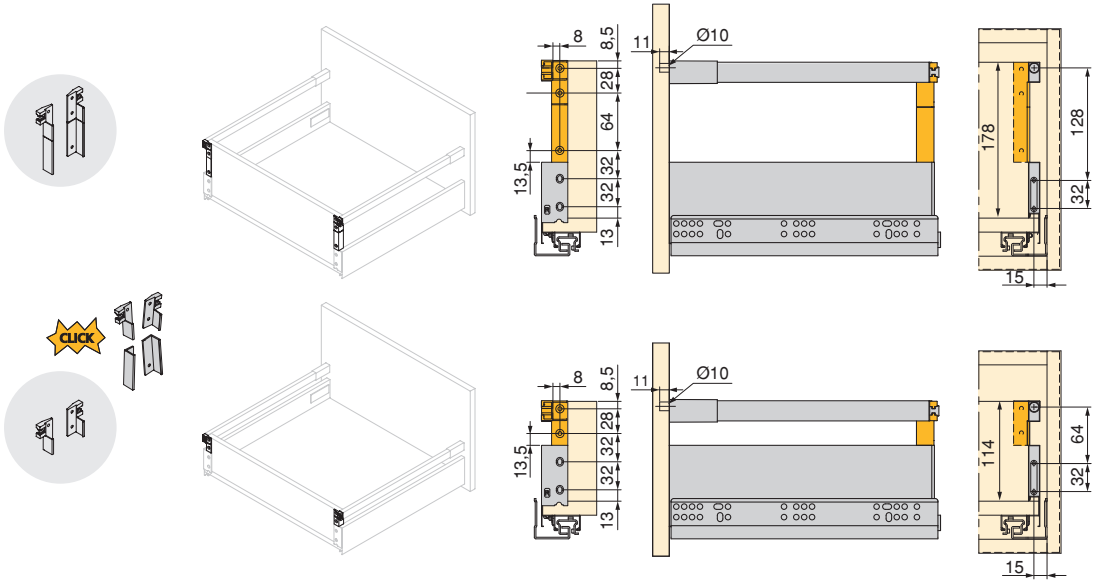

Jeu de crochets arrière pour rails de tiroir
Set of rear hooks for drawer rails

Finishing/Finition	Emballage/Packaging	Cod.
Plastique blanc/White plastic 	20 JEU/SET	3142015
Plastique gris/Grey plastic 	20 JEU/SET	3142021
Gris anthracite/Anthracite grey 	20 JEU/SET	3142035

Plastique/Plastic