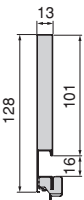

Côte de tiroir Convex 128 mm de hauteur **GAUCHE**
Convex drawer lateral height 128 mm **LEFT**

Profondeur côte/ Lateral depth	Profundidad coulisses/ Guide depth	Finishing/Finition	Emballage/Packaging	Cod.
300	350	Gris anthracite/Anthracite grey	■ 20 UN/UN	3117835
350	450	Gris anthracite/Anthracite grey	■ 20 UN/UN	3119535
400	400	Gris anthracite/Anthracite grey	■ 20 UN/UN	3118035
450	500	Gris anthracite/Anthracite grey	■ 20 UN/UN	3118235

Acier, plastique/Steel, plastic