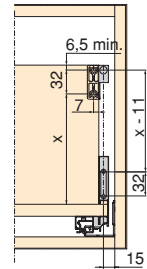

Paire de tringles de rehausse pour tiroir de cuisine et salle de bain
Set of gallery rails for kitchen and bathroom drawers

Profondeur/ Depth	Finishing/Finition	Emballage/Packaging	Cod.
300	Blanc/White	☐ 20 JEU/SET	3110112
350	Blanc/White	☐ 20 JEU/SET	3110212
400	Blanc/White	☐ 20 JEU/SET	3110312
450	Blanc/White	☐ 20 JEU/SET	3110412
500	Blanc/White	☐ 20 JEU/SET	3110512
300	Gris clair/Light grey	☐ 20 JEU/SET	3110125
350	Gris clair/Light grey	☐ 20 JEU/SET	3110225
400	Gris clair/Light grey	☐ 20 JEU/SET	3110325
450	Gris clair/Light grey	☐ 20 JEU/SET	3110425
500	Gris clair/Light grey	☐ 20 JEU/SET	3110525
300	Gris anthracite/Anthracite grey	☐ 20 JEU/SET	3110135
350	Gris anthracite/Anthracite grey	☐ 20 JEU/SET	3110235
400	Gris anthracite/Anthracite grey	☐ 20 JEU/SET	3110335
450	Gris anthracite/Anthracite grey	☐ 20 JEU/SET	3110435
500	Gris anthracite/Anthracite grey	☐ 20 JEU/SET	3110535

Acier/Steel

Support avant de la main courante avec vis de tiroir
Front hooks for drawer railing with screw mounting for drawers

Finishing/Finition	Emballage/Packaging	Cod.
Plastique gris/Grey plastic ☐	200 UN/UN	3110021

Plastique/Plastic