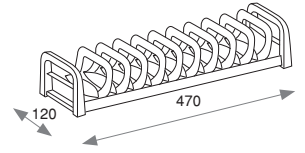

Orderbox 120x470 porte-assiettes pour tiroir

Orderbox 120x470 plate holder for drawer

Finishing/Finition	Emballage/Packaging	Cod.
Gris anthracite/Anthracite grey 	1 UN/UN	3069435
Aluminium et plastique/Aluminium and plastic		

Orderbox 90x470 pour tiroir

Orderbox 90x470 for drawer