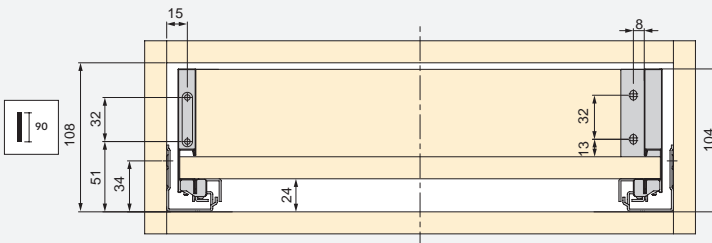

H	Prof
90	300
90	350
128	400
128	450

H	Ht
90	63
128	101