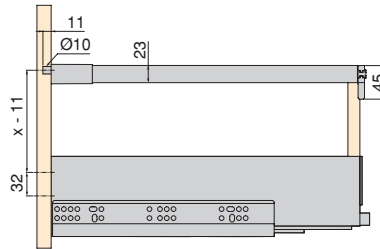

Paire de tringles de rehausse pour tiroir de cuisine et salle de bain
Set of gallery rails for kitchen and bathroom drawers

Profondeur/ Depth	Finishing/Finition	Emballage/Packaging	Cod.
300	Blanc/White	☐ 20 JEU/SET	3110112
350	Blanc/White	☐ 20 JEU/SET	3110212
400	Blanc/White	☐ 20 JEU/SET	3110312
450	Blanc/White	☐ 20 JEU/SET	3110412
500	Blanc/White	☐ 20 JEU/SET	3110512
300	Gris clair/Light grey	☐ 20 JEU/SET	3110125
350	Gris clair/Light grey	☐ 20 JEU/SET	3110225
400	Gris clair/Light grey	☐ 20 JEU/SET	3110325
450	Gris clair/Light grey	☐ 20 JEU/SET	3110425
500	Gris clair/Light grey	☐ 20 JEU/SET	3110525
300	Gris anthracite/Anthracite grey	☐ 20 JEU/SET	3110135
350	Gris anthracite/Anthracite grey	☐ 20 JEU/SET	3110235
400	Gris anthracite/Anthracite grey	☐ 20 JEU/SET	3110335
450	Gris anthracite/Anthracite grey	☐ 20 JEU/SET	3110435
500	Gris anthracite/Anthracite grey	☐ 20 JEU/SET	3110535

Acier/Steel

Support avant de la main courante avec vis de tiroir
Front hooks for drawer railing with screw mounting for drawers

Finishing/Finition	Emballage/Packaging	Cod.
Plastique gris/Grey plastic ☐	200 UN/UN	3110021

Plastique/Plastic