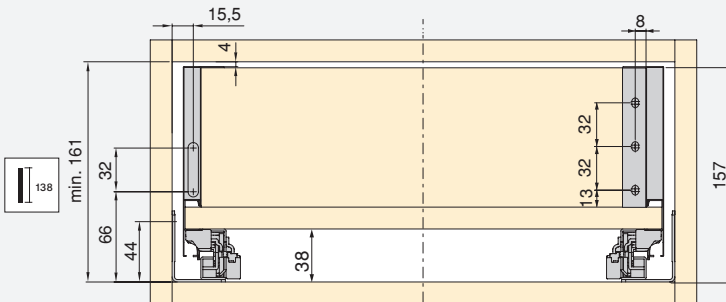

H	Ht
105	68
138	102
185	149