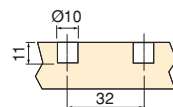

Kit d'accrochage de tiroir Concept
Concept drawer hitch set

Description/Description	Finishing/Finition	Emballage/Packaging	Cod.
A visser/Screw-on	Galvanisé/Zinc-plated	100 JEU/SET	3104005
Sous pression Ø10 x 11/Knock-in Ø10 x 11	Galvanisé/Zinc-plated	100 JEU/SET	3104105

Acier/Steel