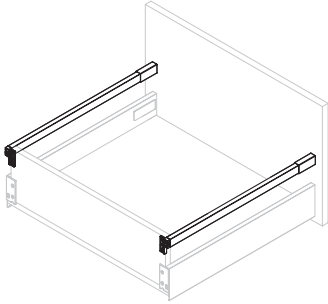

Paire de tringles de rehausse pour tiroir de cuisine et salle de bain
Set of gallery rails for kitchen and bathroom drawers

Profondeur/ Depth	Finishing/Finition	Emballage/Packaging	Cod.
300	Gris anthracite/Anthracite grey	■ 20 JEU/SET	3110135
350	Gris anthracite/Anthracite grey	■ 20 JEU/SET	3110235
400	Gris anthracite/Anthracite grey	■ 20 JEU/SET	3110335
450	Gris anthracite/Anthracite grey	■ 20 JEU/SET	3110435
500	Gris anthracite/Anthracite grey	■ 20 JEU/SET	3110535

Acier/Steel

Support avant de la main courante avec vis de tiroir
Front hooks for drawer railing with screw mounting for drawers

Finishing/Finition	Emballage/Packaging	Cod.
Plastique gris/Grey plastic	■ 200 UN/UN	3110021

Plastique/Plastic