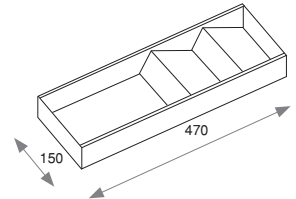

Finishing/Finition	Emballage/Packaging	Cod.
Gris anthracite/Anthracite grey	1 UN/UN	3069235

Acier et bois/Steel and wood

Porte-couteaux Orderbox 150x470 pour tiroir
Knife holder Orderbox 150x470 for drawer