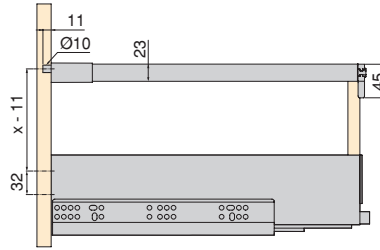

Paire de tringles de rehausse pour tiroir de cuisine et salle de bain
Set of gallery rails for kitchen and bathroom drawers

Profondeur/ Depth	Finishing/Finition	Emballage/Packaging	Cod.
300	Gris anthracite/Anthracite grey	■ 20 JEU/SET	3110135
350	Gris anthracite/Anthracite grey	■ 20 JEU/SET	3110235
400	Gris anthracite/Anthracite grey	■ 20 JEU/SET	3110335
450	Gris anthracite/Anthracite grey	■ 20 JEU/SET	3110435
500	Gris anthracite/Anthracite grey	■ 20 JEU/SET	3110535

Acier/Steel

Support avant de la main courante avec vis de tiroir
Front hooks for drawer railing with screw mounting for drawers

Finishing/Finition	Emballage/Packaging	Cod.
Plastique gris/Grey plastic	■ 200 UN/UN	3110021

Plastique/Plastic