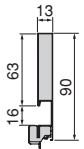

Côte de tiroir Convex 90 mm de hauteur **DROITE**
Convex drawer lateral height 90 mm **RIGHT**

Profondeur côte/ Lateral depth	Profundidad coulisses/ Guide depth	Finishing/Finition	Emballage/Packaging	Cod.
300	350	Gris anthracite/Anthracite grey	■ 20 UN/UN	3117135
350	450	Gris anthracite/Anthracite grey	■ 20 UN/UN	3119235
400	400	Gris anthracite/Anthracite grey	■ 20 UN/UN	3117335
450	500	Gris anthracite/Anthracite grey	■ 20 UN/UN	3117535

Acier, plastique/Steel, plastic