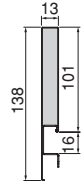

Côte de tiroir Concept 138 mm de hauteur GAUCHE

Concept drawer lateral height 138 mm LEFT

Profondeur/Depth	Finishing/Finition	Emballage/Packaging	Cod.
350	Gris anthracite/Anthracite grey	20 UN/UN	3108135
Acier/Steel