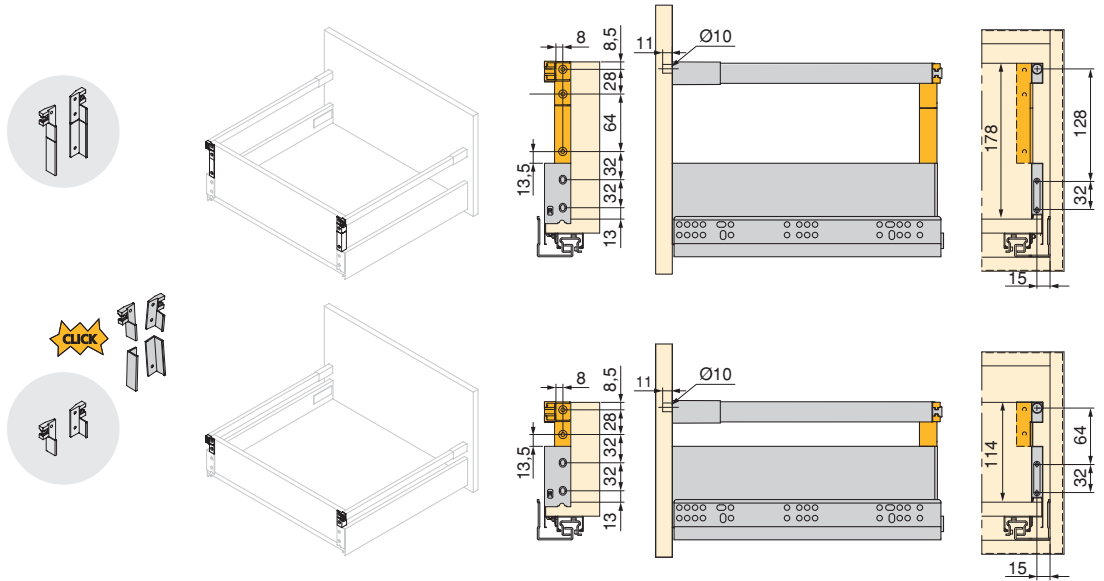

Jeu de crochets arrière pour rails de tiroir
Set of rear hooks for drawer rails

Finishing/Finition	Emballage/Packaging	Cod.
Plastique blanc/White plastic 	20 JEU/SET	3142015
Plastique gris/Grey plastic 	20 JEU/SET	3142021
Gris anthracite/Anthracite grey 	20 JEU/SET	3142035

Plastique/Plastic