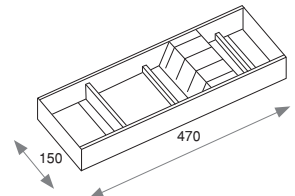

Finishing/Finition	Emballage/Packaging	Cod.
Gris anthracite/Anthracite grey	1 UN/UN	3069335

Acier et bois/Steel and wood