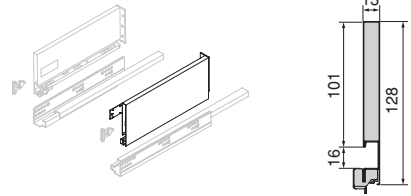

Côte de tiroir Convex 128 mm de hauteur **DROITE**

Convex drawer lateral height 128 mm **RIGHT**

Profondeur côte/ Lateral depth	Profundidad coulisses/ Guide depth	Finishing/Finition	Emballage/Packaging	Cod.
300	350	Gris anthracite/Anthracite grey	20 UN/UN	3117735
350	450	Gris anthracite/Anthracite grey	20 UN/UN	3119435
400	400	Gris anthracite/Anthracite grey	20 UN/UN	3117935
450	500	Gris anthracite/Anthracite grey	20 UN/UN	3118135

Acier, plastique/Steel, plastic