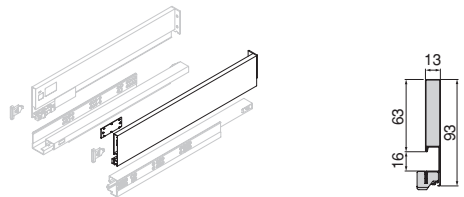

Côte de tiroir Vertex 93 mm de hauteur DROITE

Vertex drawer lateral height 93 mm RIGHT

Profondeur/ Depth	Finishing/Finition	Emballage/Packaging	Cod.
350	Blanc/White	☐ 20 UN/UN	3180312
400	Blanc/White	☐ 20 UN/UN	3184312
450	Blanc/White	☐ 20 UN/UN	3180712
500	Blanc/White	☐ 20 UN/UN	3180912
300	Gris anthracite/Anthracite grey	☒ 20 UN/UN	3181335
350	Gris anthracite/Anthracite grey	☒ 20 UN/UN	3180335
400	Gris anthracite/Anthracite grey	☒ 20 UN/UN	3184335
450	Gris anthracite/Anthracite grey	☒ 20 UN/UN	3180735
500	Gris anthracite/Anthracite grey	☒ 20 UN/UN	3180935

Acier/Steel