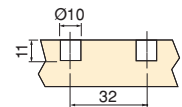

Description/Description	Finishing/Finition		Emballage/Packaging	Cod.
A visser/Screw-on	Galvanisé/Zinc-plated	■	100 JEU/SET	3104005
Sous pression Ø10 x 11/Knock-in Ø10 x 11	Galvanisé/Zinc-plated	■	100 JEU/SET	3104105

Acier/Steel