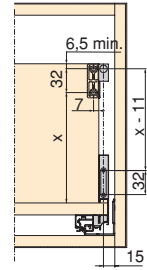

Paire de tringles de rehausse pour tiroir de cuisine et salle de bain
Set of gallery rails for kitchen and bathroom drawers

Profondeur/ Depth	Finishing/Finition	Emballage/Packaging	Cod.
300	Gris anthracite/Anthracite grey	■ 20 JEU/SET	3110135
350	Gris anthracite/Anthracite grey	■ 20 JEU/SET	3110235
400	Gris anthracite/Anthracite grey	■ 20 JEU/SET	3110335
450	Gris anthracite/Anthracite grey	■ 20 JEU/SET	3110435
500	Gris anthracite/Anthracite grey	■ 20 JEU/SET	3110535

Acier/Steel

Support avant de la main courante avec vis de tiroir
Front hooks for drawer railing with screw mounting for drawers

Finishing/Finition	Emballage/Packaging	Cod.
Plastique gris/Grey plastic	■ 200 UN/UN	3110021

Plastique/Plastic