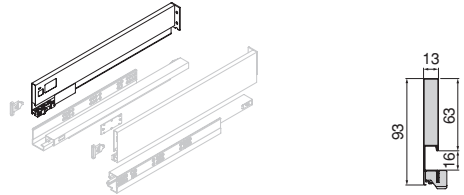

Côte de tiroir Vertex 93 mm de hauteur GAUCHE

Vertex drawer lateral height 93 mm LEFT

Profondeur/ Depth	Finishing/Finition	Emballage/Packaging	Cod.
350	Blanc/White	☐ 20 UN/UN	3180212
400	Blanc/White	☐ 20 UN/UN	3184212
450	Blanc/White	☐ 20 UN/UN	3180612
500	Blanc/White	☐ 20 UN/UN	3180812
300	Gris anthracite/Anthracite grey	☒ 20 UN/UN	3181235
350	Gris anthracite/Anthracite grey	☒ 20 UN/UN	3180235
400	Gris anthracite/Anthracite grey	☒ 20 UN/UN	3184235
450	Gris anthracite/Anthracite grey	☒ 20 UN/UN	3180635
500	Gris anthracite/Anthracite grey	☒ 20 UN/UN	3180835

Acier/Steel