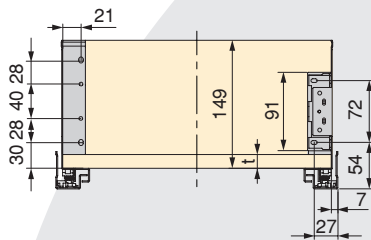

Coulisses à encastrer Silver pour tiroirs à sortie totale avec soft-close

Concealed slides Silver for full-extension drawers with soft close

Profondeur/ Depth	Finishing/Finition		Emballage/Packaging	Cod.
290	Galvanisé/Zinc-plated	■	10 JEU/SET	3124105
340	Galvanisé/Zinc-plated	■	10 JEU/SET	3124205
390	Galvanisé/Zinc-plated	■	10 JEU/SET	3124305
440	Galvanisé/Zinc-plated	■	10 JEU/SET	3124405
490	Galvanisé/Zinc-plated	■	10 JEU/SET	3124505

Acier/Steel

Silver (290-490mm)

Partiel avec fermeture douce ou push. / Partial with soft closing or push.

Total avec fermeture douce. / Total with soft closing.