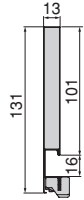

Côte de tiroir Vertex 131 mm de hauteur GAUCHE

Vertex drawer lateral height 131 mm LEFT

Profondeur/ Depth	Finishing/Finition	Emballage/Packaging	Cod.
350	Blanc/White	☐	3181612
400	Blanc/White	☐	3184412
450	Blanc/White	☐	3182012
500	Blanc/White	☐	3182212
300	Gris anthracite/Anthracite grey	☒	3181035
350	Gris anthracite/Anthracite grey	☒	3181635
400	Gris anthracite/Anthracite grey	☒	3184435
450	Gris anthracite/Anthracite grey	☒	3182035
500	Gris anthracite/Anthracite grey	☒	3182235

Acier/Steel