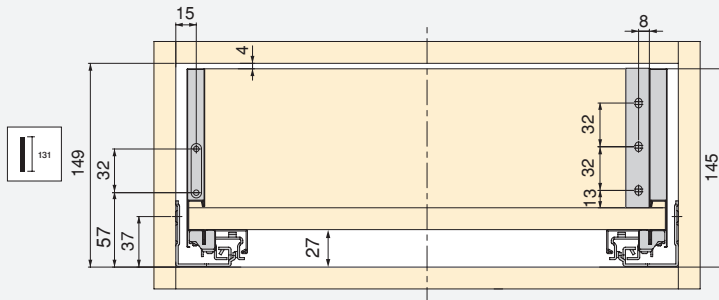

H	Ht
93	63
131	101
178	148