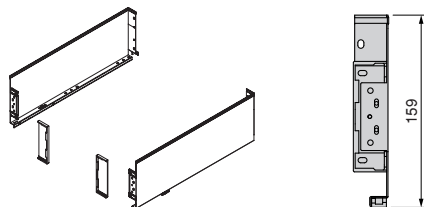

Jeu de nervures pour tiroir Simplex hauteur 159 mm

Set of sides for Simplex drawer height 159 mm

Profondeur/ Depth	Finishing/Finition		Emballage/Packaging	Cod.
290	Blanc/White	☐	10 JEU/SET	3276012
340	Blanc/White	☐	10 JEU/SET	3276112
390	Blanc/White	☐	10 JEU/SET	3276212
440	Blanc/White	☐	10 JEU/SET	3276412
490	Blanc/White	☐	10 JEU/SET	3276512
290	Gris anthracite/Anthracite grey	☒	10 JEU/SET	3276035
340	Gris anthracite/Anthracite grey	☒	10 JEU/SET	3276135
390	Gris anthracite/Anthracite grey	☒	10 JEU/SET	3276235
440	Gris anthracite/Anthracite grey	☒	10 JEU/SET	3276435
490	Gris anthracite/Anthracite grey	☒	10 JEU/SET	3276535

Acier/Steel

Paire de tringles de rehausse pour tiroir Simplex

Set of gallery rails for drawers Simplex