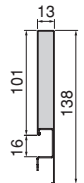

Côte de tiroir Concept 138 mm de hauteur DROITE

Concept drawer lateral height 138 mm RIGHT

Profondeur/Depth	Finishing/Finition	Emballage/Packaging	Cod.
350	Gris anthracite/Anthracite grey	20 UN/UN	3107435
Acier/Steel