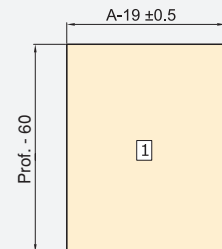

H	Prof
90	300
90	350
128	400
128	450

H	Ht
90	63
128	101