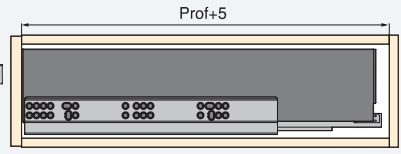

H	Prof
93	
131	450
178