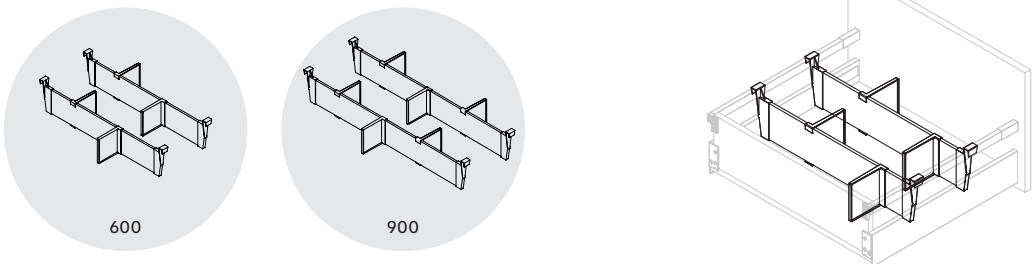

Kit de séparateurs pour l'intérieur des tiroirs
Drawer divider set for drawer interior

Largeur/Width	Finishing/Finition	Emballage/Packaging	Cod.
600	Gris anthracite/Anthracite grey 	1 KIT/KIT	3184035
900	Gris anthracite/Anthracite grey 	1 KIT/KIT	3184135

Aluminium, plastic/Aluminium, plastique