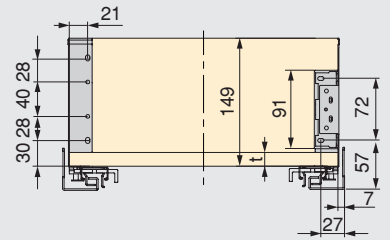

Coulisses à encastrer Silver pour tiroirs à sortie totale avec soft-close

Concealed slides Silver for full-extension drawers with soft close

Profondeur/ Depth	Finishing/Finition		Emballage/Packaging	Cod.
290	Galvanisé/Zinc-plated	■	10 JEU/SET	3124105
340	Galvanisé/Zinc-plated	■	10 JEU/SET	3124205
390	Galvanisé/Zinc-plated	■	10 JEU/SET	3124305
440	Galvanisé/Zinc-plated	■	10 JEU/SET	3124405
490	Galvanisé/Zinc-plated	■	10 JEU/SET	3124505

Acier/Steel

Silver (290-490mm)

Partiel avec fermeture douce ou push. / Partial with soft closing or push.

Total avec fermeture douce. / Total with soft closing.