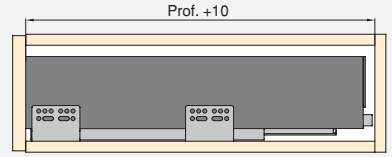

H	Prof.	L	B	C
105	270	268	96	263
138	300	298	128	293
185	350	348	128	343
	400	398	192	393
	450	448	224	443
	500	498	224	493