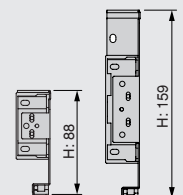

t = 19 max.

H	Ht
88	79 - t
159	149 - t