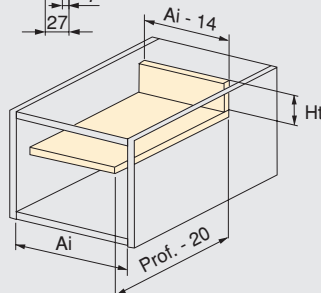

Coulisses à encastrer Silver pour tiroirs à sortie totale avec soft-close

Concealed slides Silver for full-extension drawers with soft close

Profondeur/ Depth	Finishing/Finition		Emballage/Packaging	Cod.
290	Galvanisé/Zinc-plated	■	10 JEU/SET	3124105
340	Galvanisé/Zinc-plated	■	10 JEU/SET	3124205
390	Galvanisé/Zinc-plated	■	10 JEU/SET	3124305
440	Galvanisé/Zinc-plated	■	10 JEU/SET	3124405
490	Galvanisé/Zinc-plated	■	10 JEU/SET	3124505

Acier/Steel

Silver (290-490mm)

Partiel avec fermeture douce ou push. / Partial with soft closing or push.

Total avec fermeture douce. / Total with soft closing.